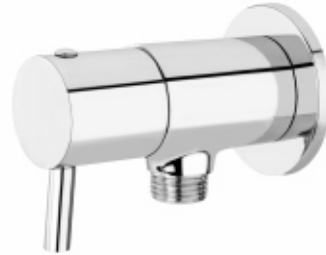

RO-015
Wash Basin Center Hall

RO-021
Sink Cock Wall Mounted

RO-010 • Mixer 2 in 1
with Wall Flange

RO-011 • Mixer 3 in 1
with Wall Flange

RO-012
Table Top (Revolving)

FL-001
Bib Cock

FL-004
Long Bib Cock

FL-003
Angle Cock