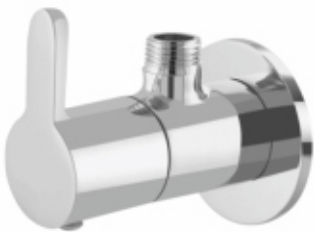

FL-010 • Mixer 2 in 1 with Wall Flange

FL-011 • Mixer 3 in 1 with Wall Flange

FL-012
Table Top - 7" / 12"

FL-001
Bib Cock

FL-004
Long Bib Cock

FL-003
Angle Cock

FL-002
Pillar Cock

FL-007
Center Sink Cock