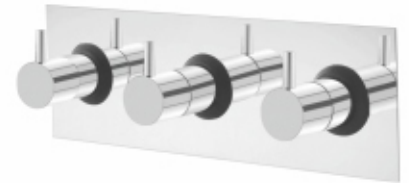

CA-018 • Concealed Mixer (1/2", 3/4")
with Wall Flange